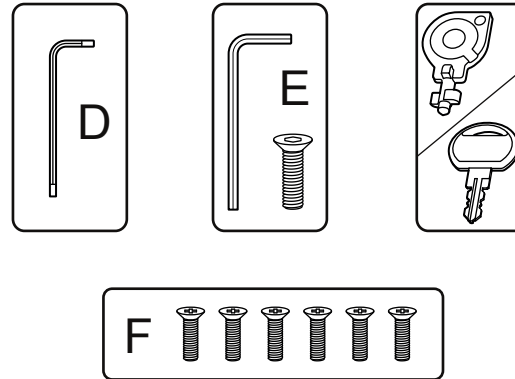

Code:

PTA/000

PTA/001

\* VSG/000  
OPTIONAL: ONLY FOR  
VERSIONS WITH DRIP PAN

EDiS

PTA/000

4

5